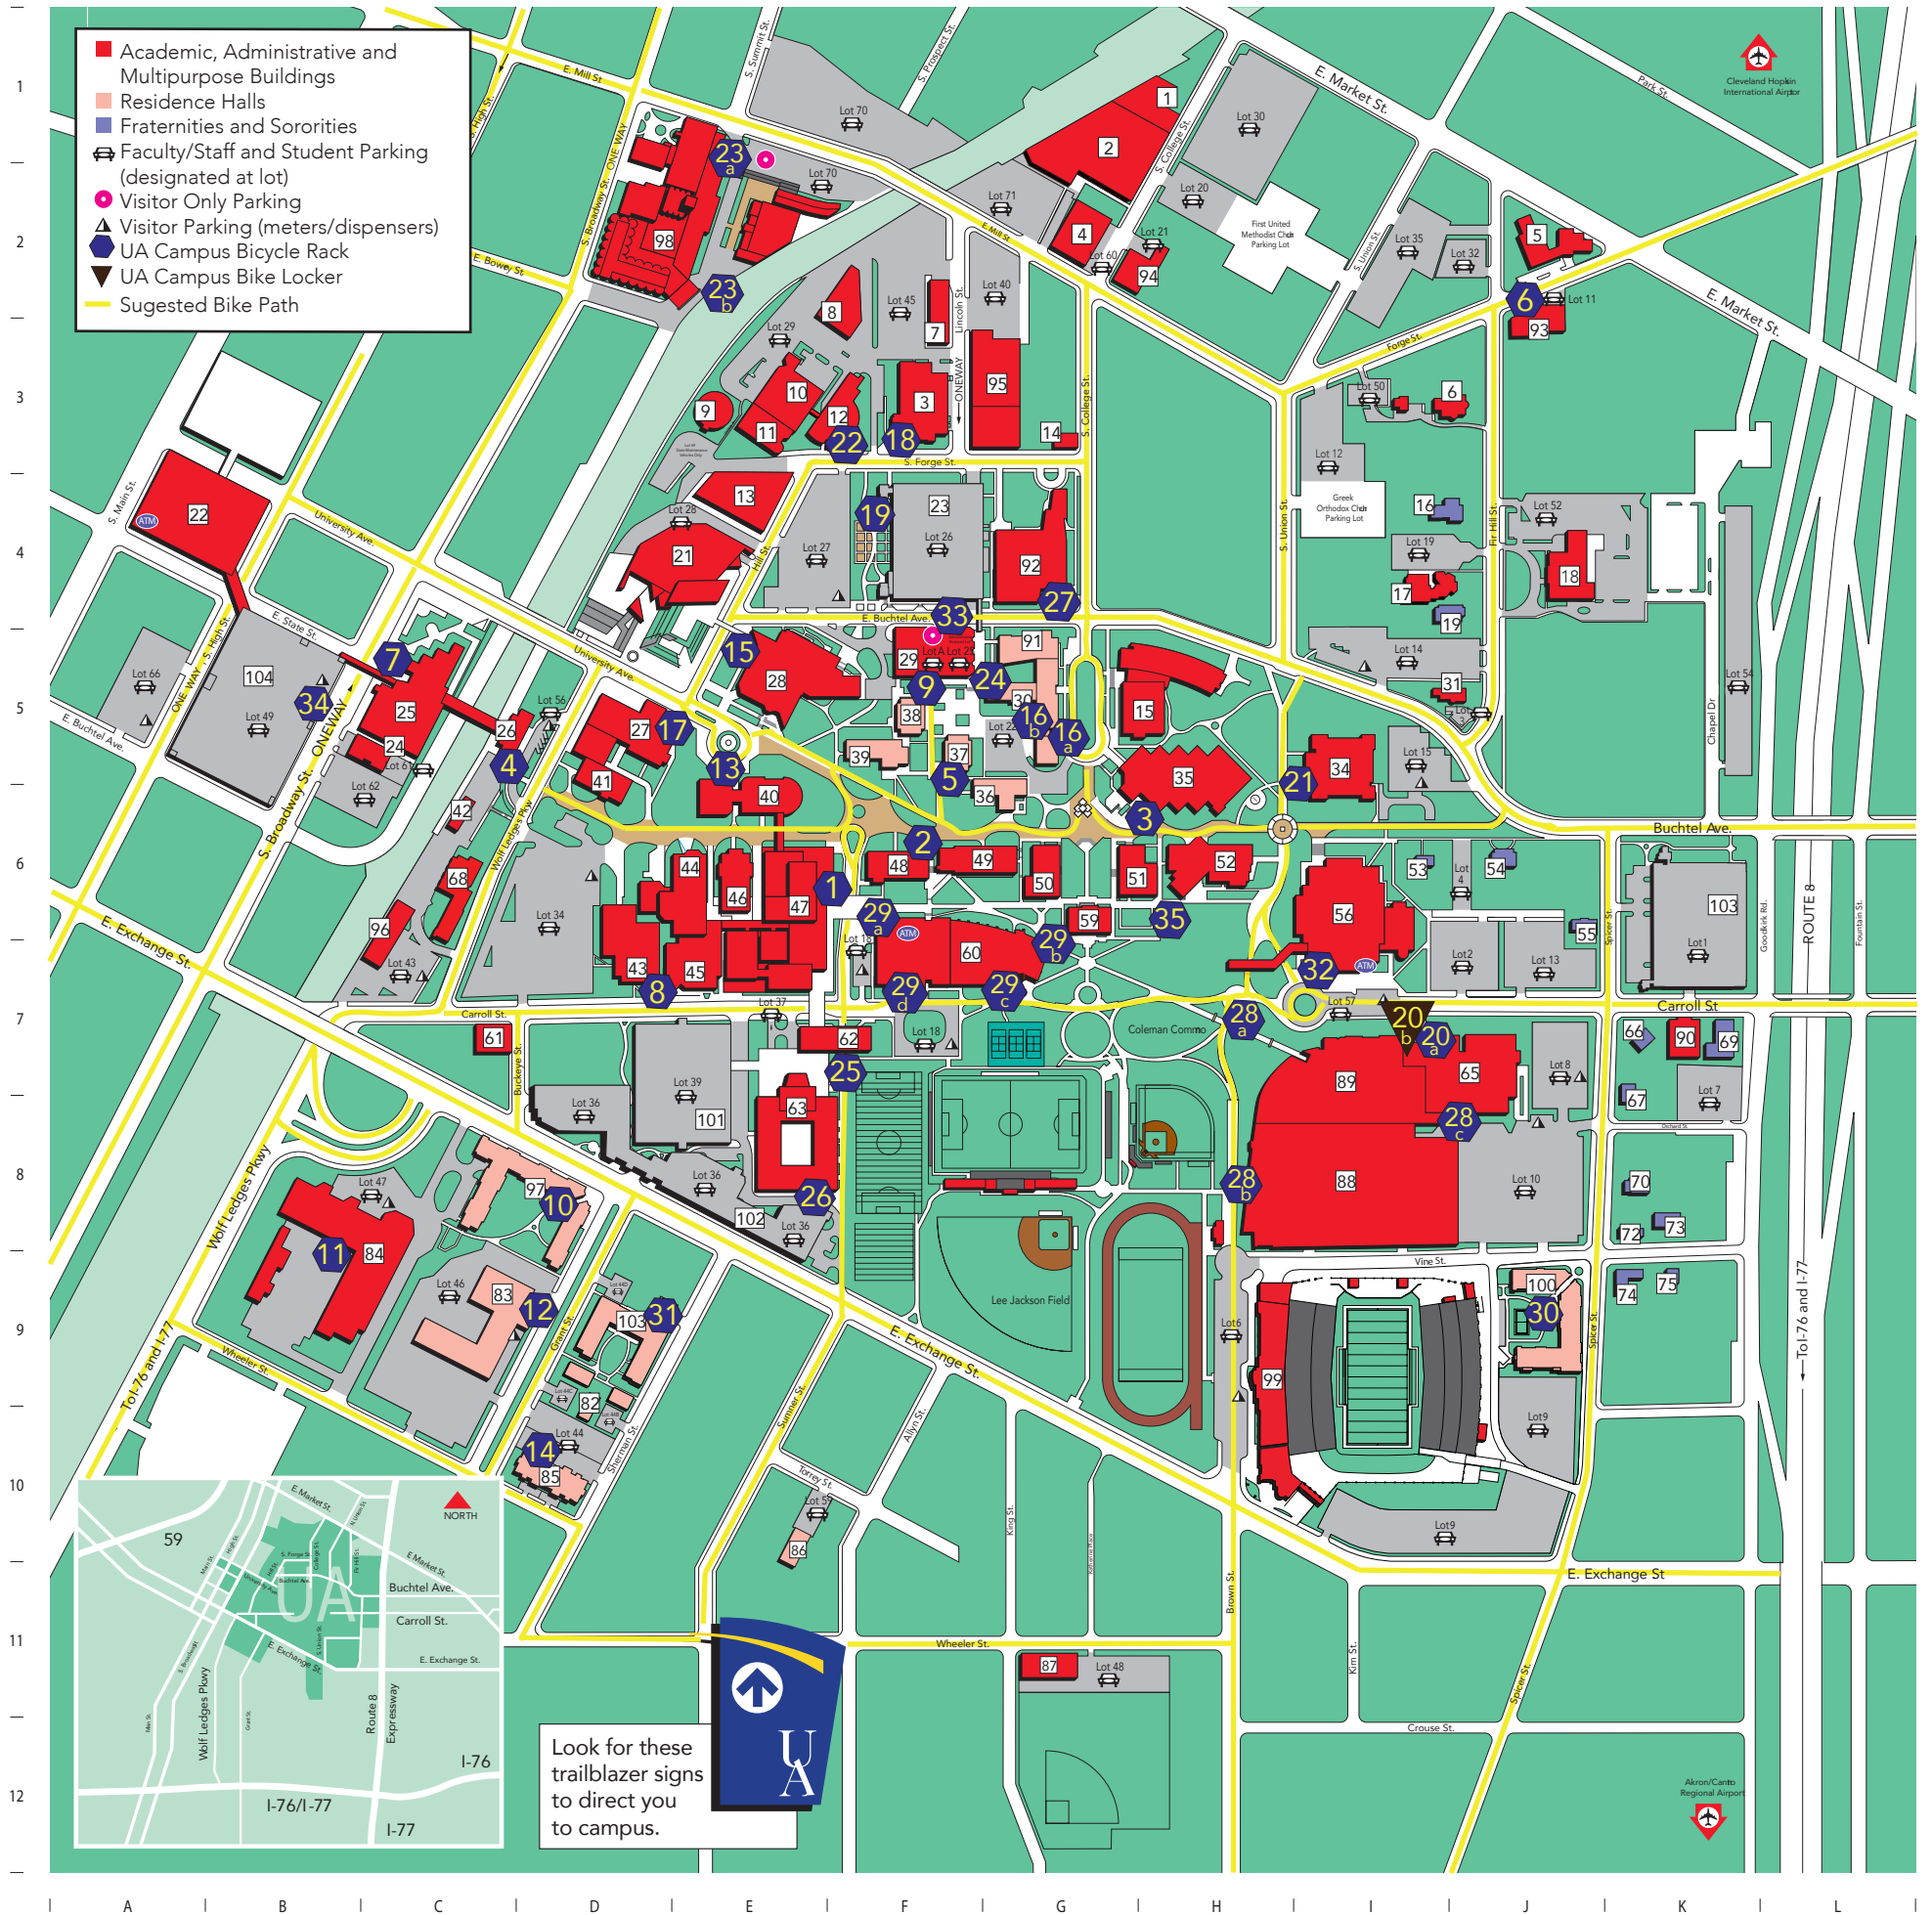

The University of Akron Bicycle Rack Locations

Bike Rack and Locker Locations

1. Auburn Science and Engineering Center- (Entrance near Science Library) 16 bicycles
2. Ayer Hall- (East Entrance) 8 bicycles
3. Bierce Library- (Main Entrance) 15 bicycles
4. Buckingham Building- (South Wolf Ledges Entrance) 8 bicycles
5. Bulger Hall- (Southwest Corner) 10 bicycles
6. Chima- (North Entrance, Covered) 4 bicycles
7. College of Business Administration- (S. Broadway Entrance) (Covered) 8 bicycles
8. Computer Center- (South Entrance) 8 bicycles
9. Dining Administration Office- (South Entrance to Rob's) 8 bicycles
10. East Exchange Residence Hall- (Courtyard, South) 8 bicycles
11. Folk Hall- (South Entrance) 10 bicycles
12. Gallucci Residence Hall- (Main Entrance, East) (Covered) 8 bicycles
13. Goodyear Polymer Center- (North Entrance) 16 bicycles
14. Grant Residence Hall- (Townhouses Main Entrance, North) 8 bicycles
15. Guzzetta Hall- (Northwest Entrance) 20 bicycles
16. Honors Complex
 - a. (South West) 8 bicycles
 - b. (Orr Hall) 8 bicycles
17. Law School- (North East Entrance) 8 bicycles
18. National Polymer Innovation Center- (South Entrance) 6 bicycles
19. North Campus Parking Deck (Courtyard, west of deck) 8 bicycles
20. Ocacek Natatorium
 - a. (Main Entrance, North) 3 bicycles
 - b. (Main Entrance, North) 12 bike lockers
21. Olin Hall- (West Entrance) 16 bicycles
22. Polymer Engineering Academic Center- (South Entrance) 8 bicycles
23. Quaker Square
 - a. (Shops Entrance near Mill St) 12 bicycles
 - b. (South East Entrance) 10 bicycles
24. Robertson Dining Hall- (Main Entrance) 8 bicycles
25. Shrank Hall North- (Staircase) 8 bicycles
26. Shrank Hall South- (Southeast Entrance) 8 bicycles
27. Simmons Hall- (South Entrance) 8 bicycles
28. Student Recreation and Wellness Center
 - a. (Main Entrance, Northwest Corner) 24 bicycles
 - b. (Field House Entrance, West) 8 bicycles
 - c. (Recreation Center, East Entrance) 8 bicycles
29. Student Union
 - a. (Northwest Corner) 8 bicycles
 - b. (Atrium Entrance, Northeast Corner) 8 bicycles
 - c. (Coleman Commons Entrance, Southeast Corner) 8 bicycles
 - d. (Bookstore Entrance, Southwest Corner) 8 bicycles
30. Spicer Hall- (West Courtyard) 24 bicycles
31. South Hall- (South) 20 bicycles
32. Rhodes Arena- (Main Entrance, Southwest Corner) 8 bicycles
33. Visitor A lot- (North Entrance, near exit) (Covered) 8 bicycles
34. West Campus Parking Deck- (Level 3 visitor parking area) (Covered) 8 bicycles
35. Leigh Hall (South East) 8 Bicycles