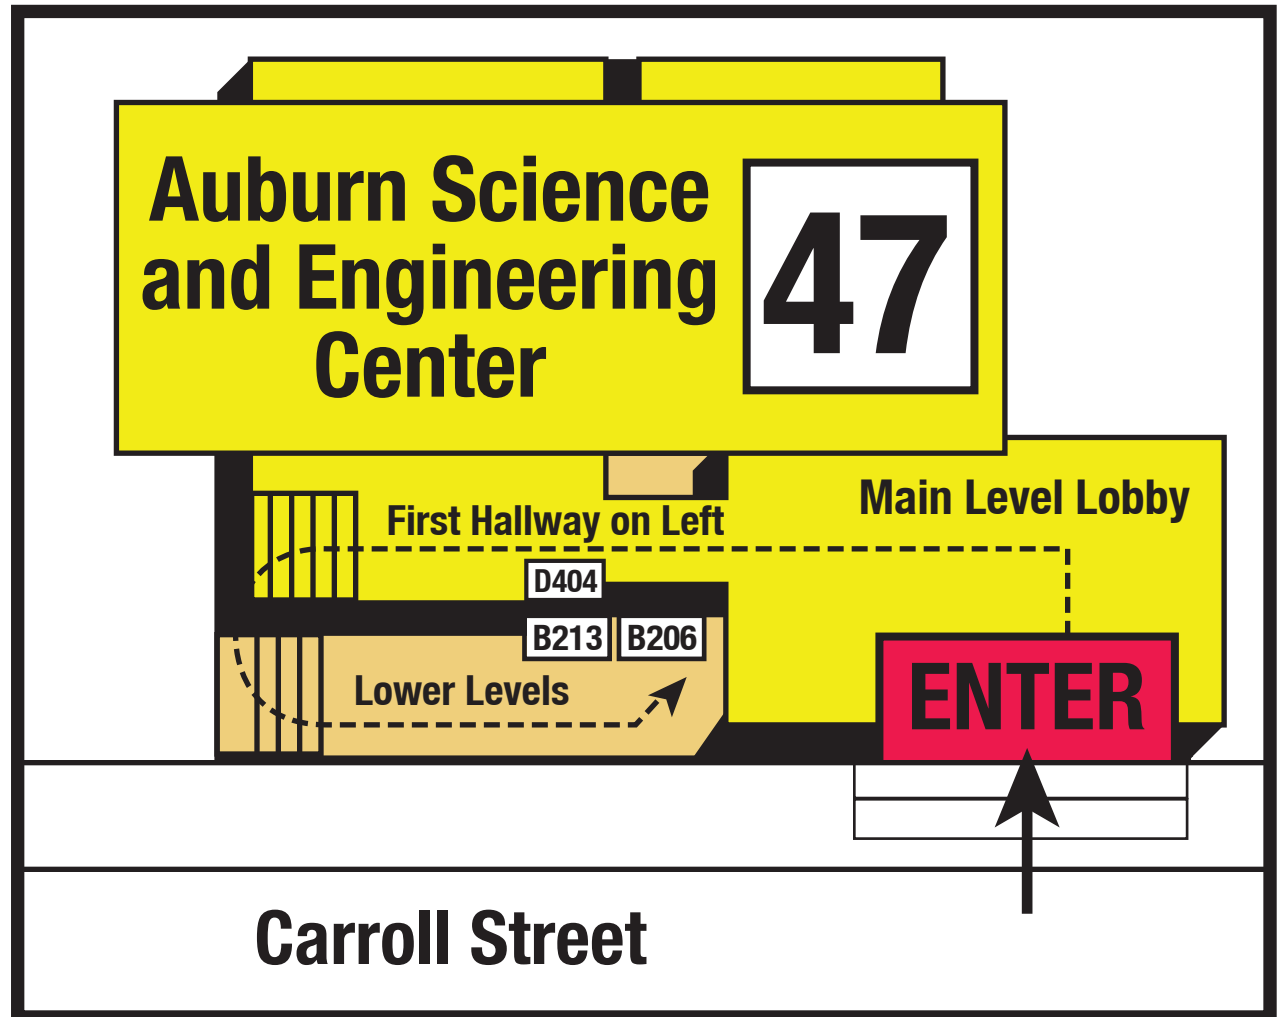

ROOMS B213, B206 and D404: enter ASEC through the doors highlighted "ENTER" and then turn left to go down the first hallway on the LEFT. D404 is located in this hallway on the left. Go down the stairs at the end of this hallway to reach the lower level B where B206 & B213 are located.