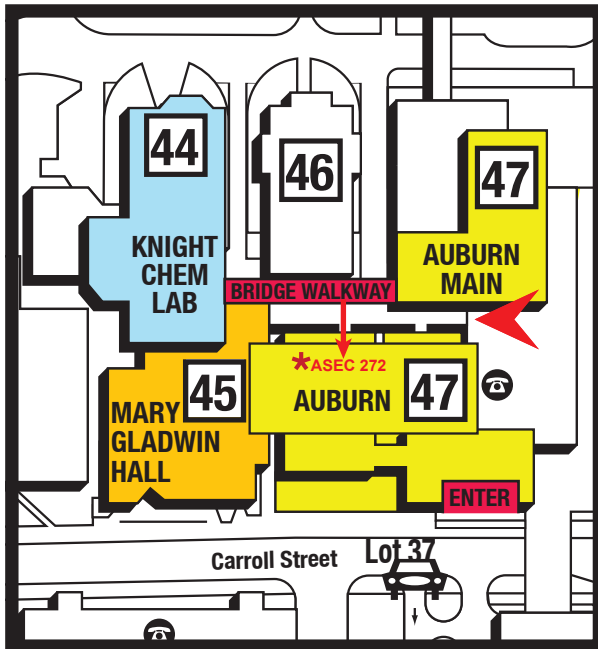

6	Olin Hall	OLIN
2	Rob's Café	RD
18	Schrank Hall North	SHN (NORTH)
22	Schrank Hall South	SHS (SOUTH)
20	Student Recreation and Wellness Center	SRWC
17	Student Union	STUN – Esports * See note below
8	Whitby Hall	WHIT
12	Zook Hall	ZOOK

**Note:** FOR ASEC B206, B213, D404, enter ASEC through the doors highlighted “ENTER” on the map above and go down the first hallway located on the LEFT. D404 is on the left hand side of this hallway, or take the stairs at the end of this hallway to go down to level B (see page 2).

**Note:** \* For Esports: To avoid truck traffic backing up off Carroll Street, DO NOT CROSS ROAD from the ASEC building. Instead, go around and thru STUN. Enter the STUN on the North side, go down stairs, then exit STUN on the South side, and turn right, stay on the sidewalk and enter Esports around the corner.

# CLOSE UP MAP TO AUBURN SCIENCE AND ENGINEERING CENTER Bridge Walkway (to ASEC 272) and ROOMS B213, B206 and D404 (lower levels)

CLOSE UP OF BRIDGE WALKWAY  
FROM AUBURN TO KNIGHT CHEM  
LAB AND MARY GLADWIN HALL