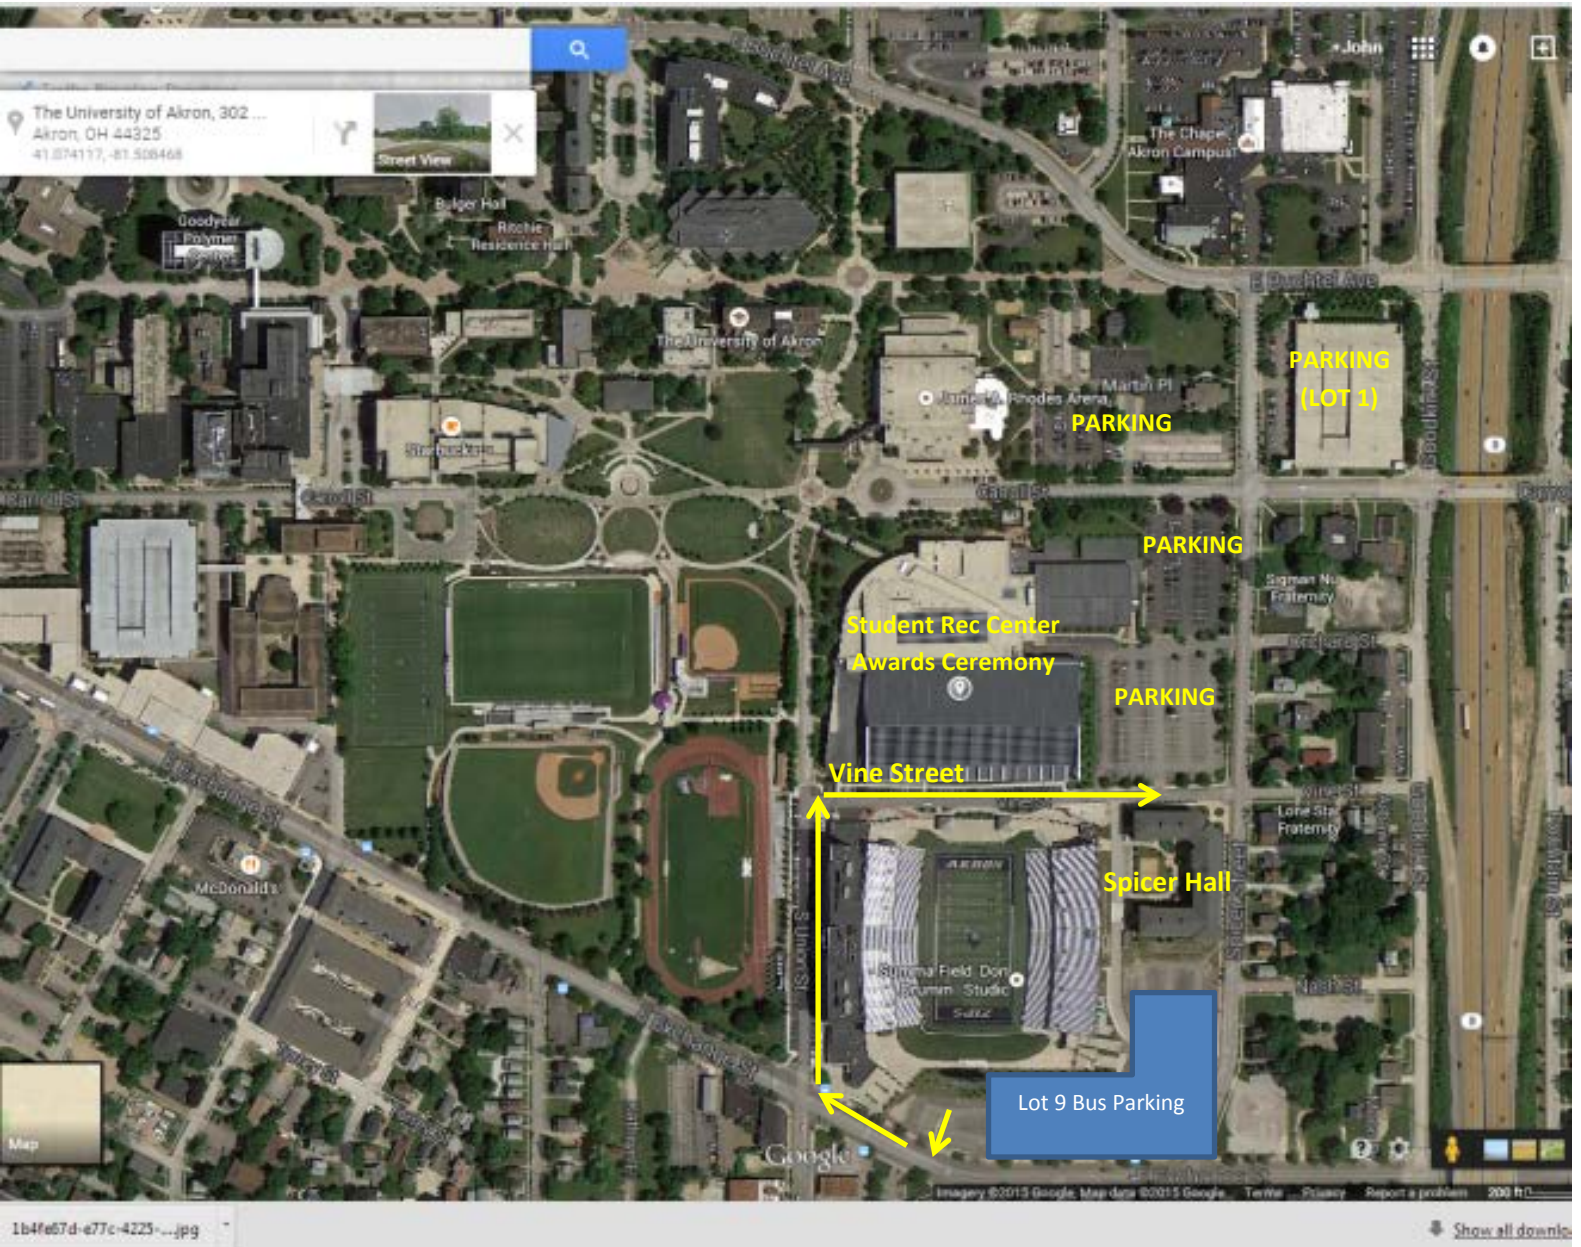

SCIENCE OLYMPIAD 2017  
BUS PARKING AND PICKUP

BUSES CAN PARK IN LOT 9, SOUTHEAST CORNER OF INFOCISION STADIUM. IT IS ON THE CORNER OF SPICER STREET AND EXCHANGE STREET.

WHEN PICKING UP TEAMS AFTER THE AWARDS CEREMONY, BUSES SHOULD FOLLOW YELLOW ARROWS TO CUE UP ON VINE STREET, BETWEEN THE STADIUM AND THE STUDENT REC CENTER.

BUSES ARE NOT ALLOWED TO PASS THE CUL-DE-SAC AT THE NW CORNER OF THE STADIUM, THAT IS DESIGNATED A PEDESTRIAN WALKWAY.

BUSES CAN EXIT ONTO SPICER STREET AND GO NORTH OR SOUTH.