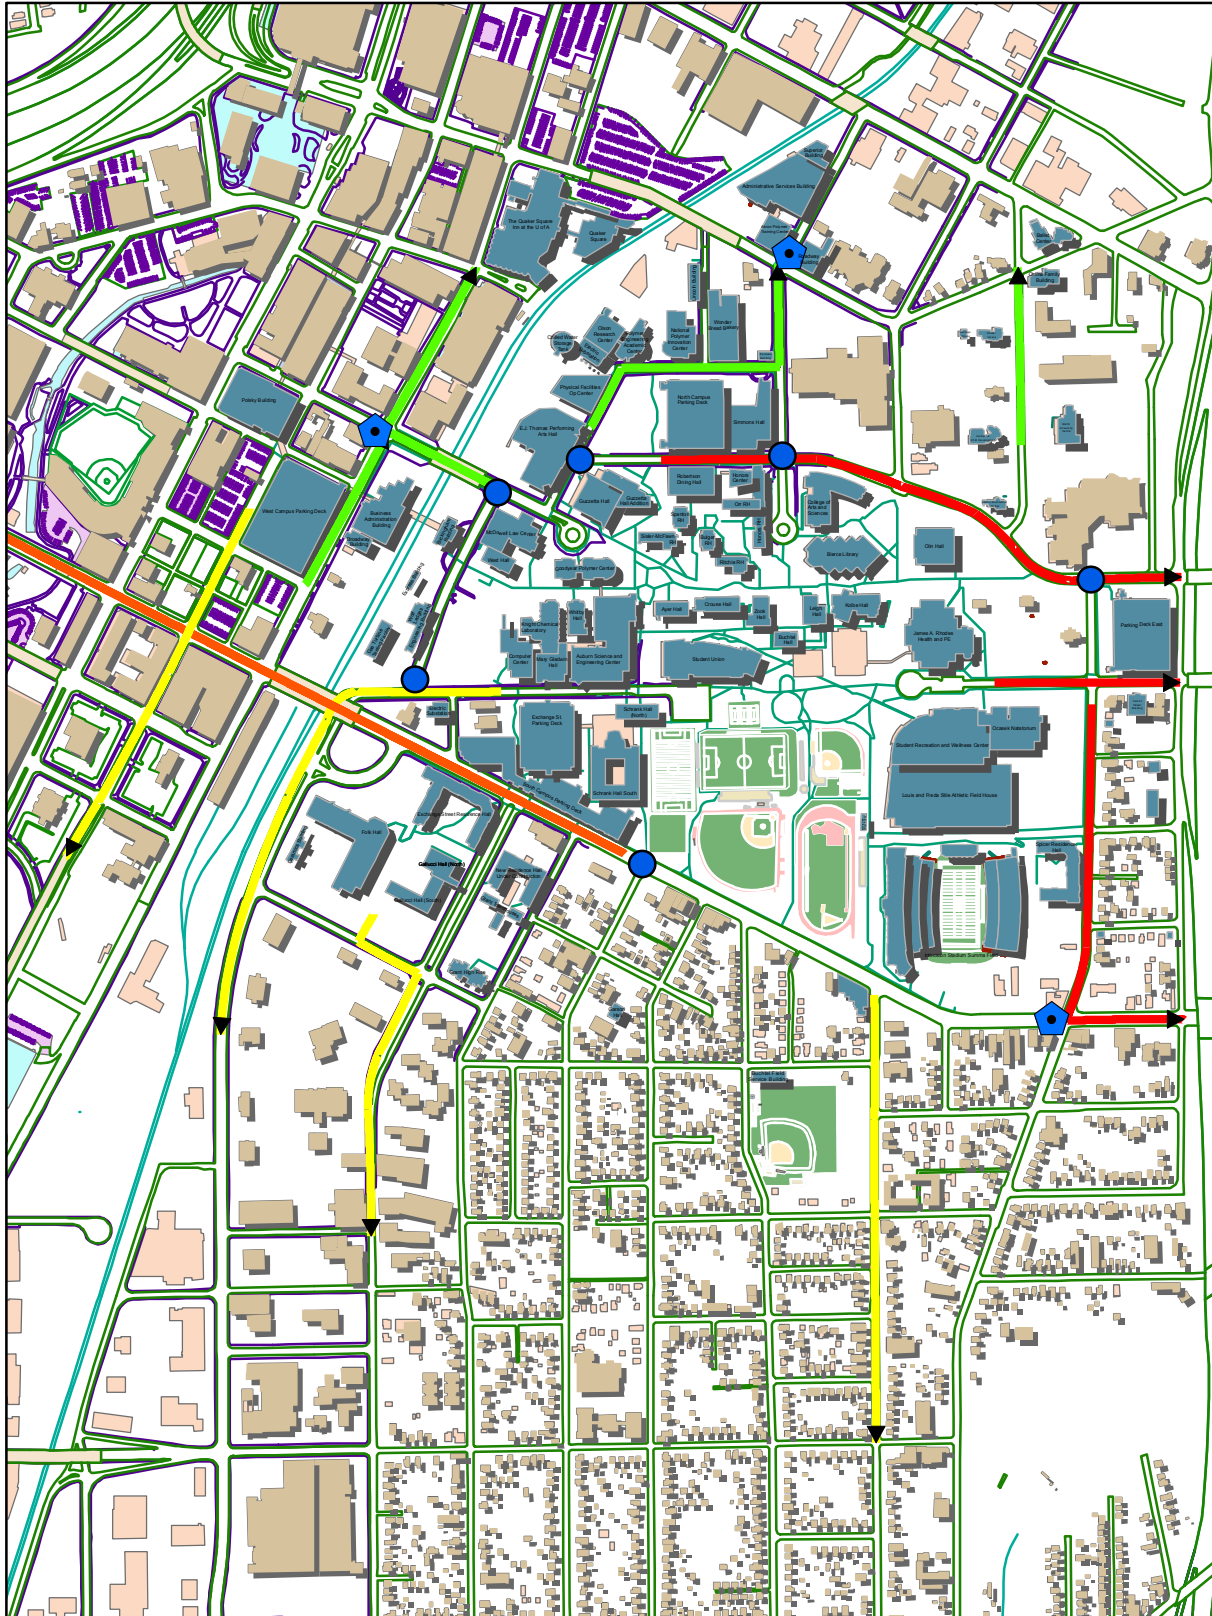

The University of Akron Evacuation Routes

- Legend**
- UAPD_Evac_Locations
 - ⬠ APD_Evac_Locations
- Evacuation_Routes**
- Westbound Evacuation**
- ▶ Exchange street
- Northbound Evacuation**
- ▶ Polsky Deck to Broadway Street
 - ▶ Broadway Street
 - ▶ Fir Hill Street
 - ▶ South College Street
- Eastbound Evacuation**
- ▶ Buchtel Street
 - ▶ Exchange Street
 - ▶ Carroll Street
- Southbound Evacuation**
- ▶ High Street
 - ▶ Grant Street
 - ▶ Brown Street
 - ▶ Wolf Ledges Parkway